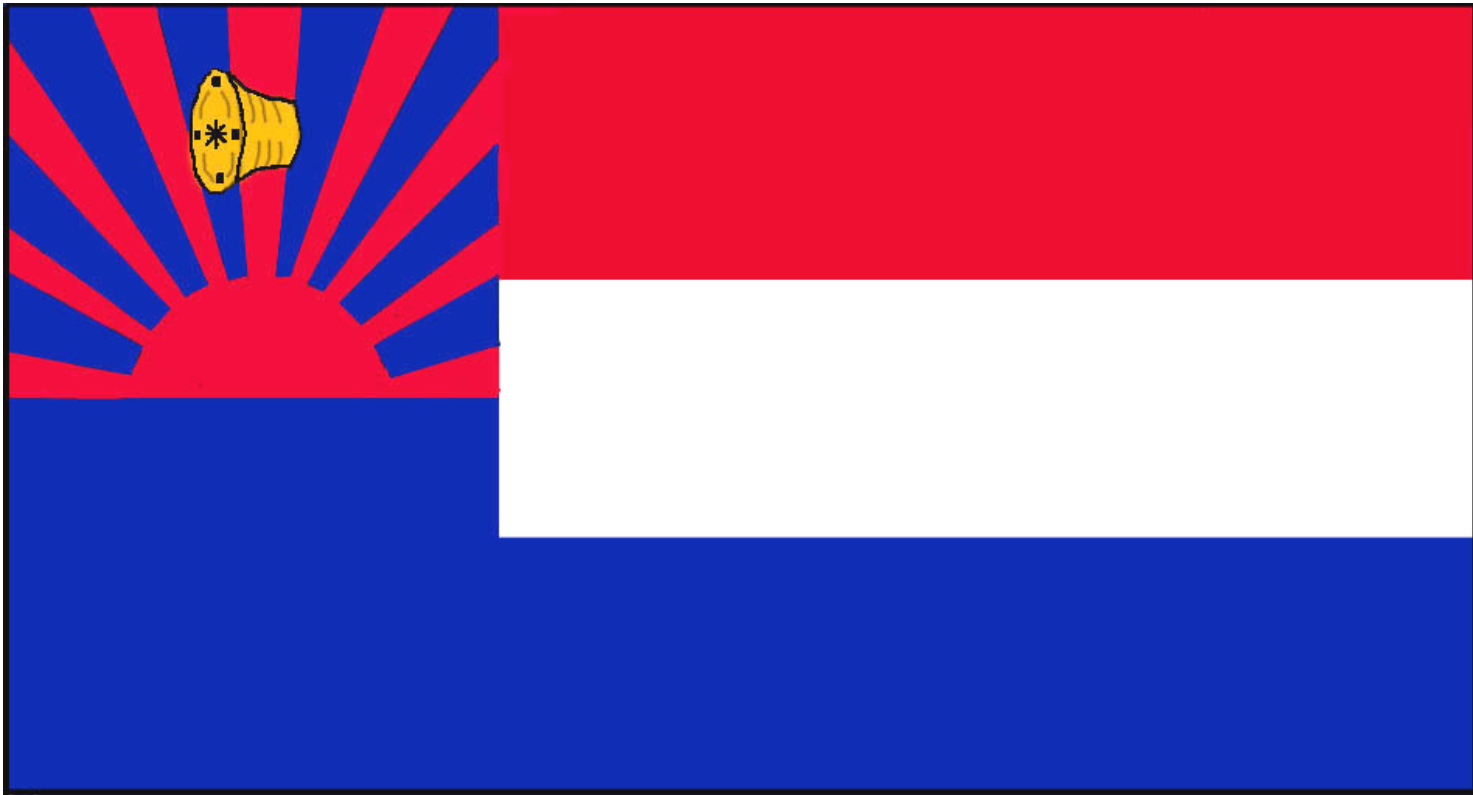

The Karen flag

The Karen flag has red, white and blue panels that represent courage, purity and honesty. The nine sunrays represent the nine Karen districts and the Karen drum is a symbol of the Karen people.

For Karen Buddhist people the *sasana* - or Buddhist - flag is also important.